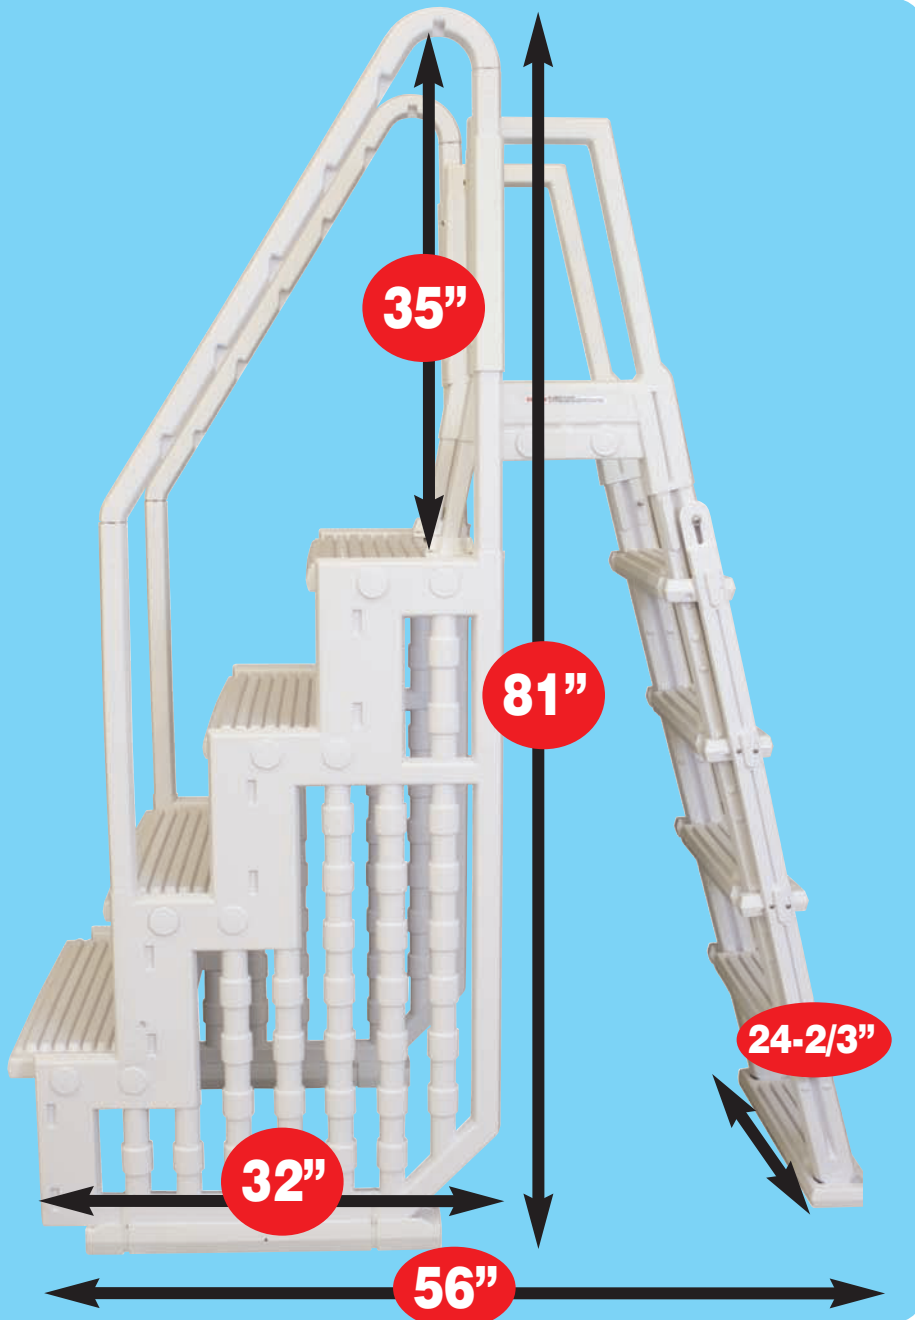

EASY STEP W/OUTSIDE LADDER NE 126

- ✔ Perfect set-up for entry into aboveground pools with no deck
- ✔ Unlike standard A-frame ladders, the outside ladder is combined with an in-pool step making it easier to step into the pool
- ✔ Adjustable for use with 48" to 54" pools
- ✔ Outside ladder swings up when pool is not in use to limit access to the pool

NOT SHOWN

- Max width of step = 32.5"
- Width of steps on ladder = 18"

MAXIMUM WEIGHT CAPACITY

300 Lbs.