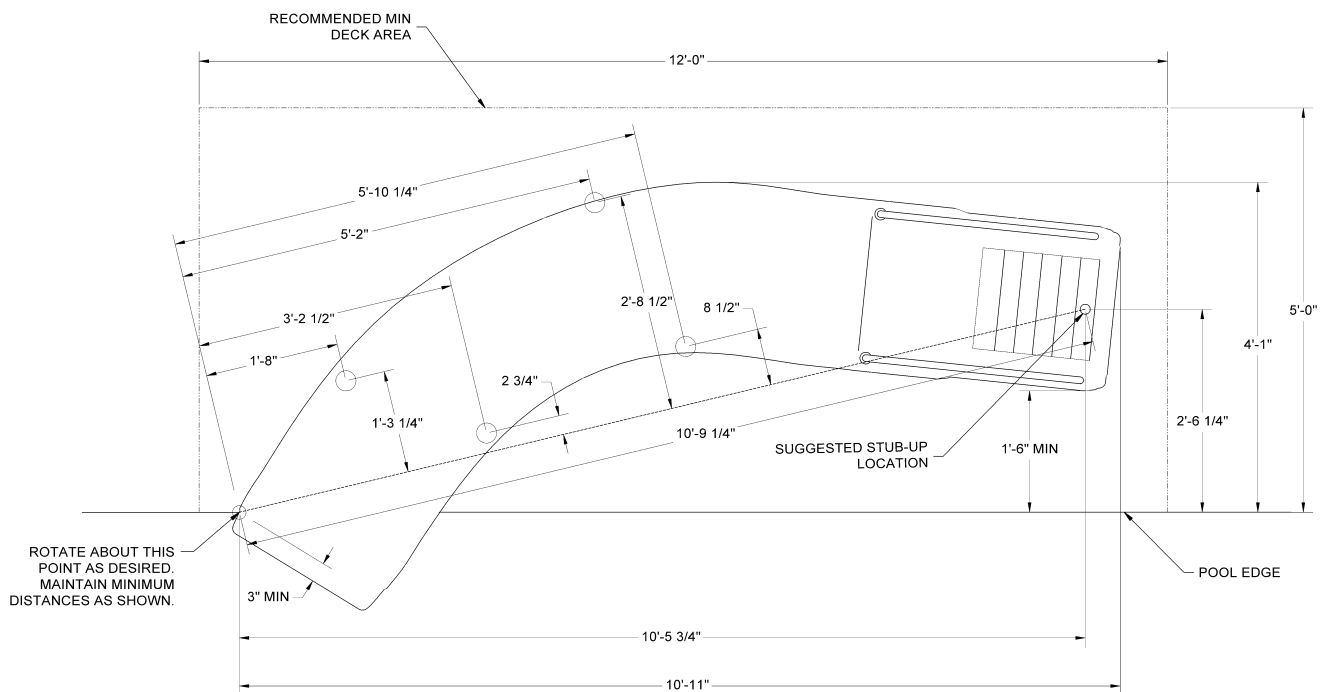

Wild Ride™ Footprint for LEFT Turn Slide