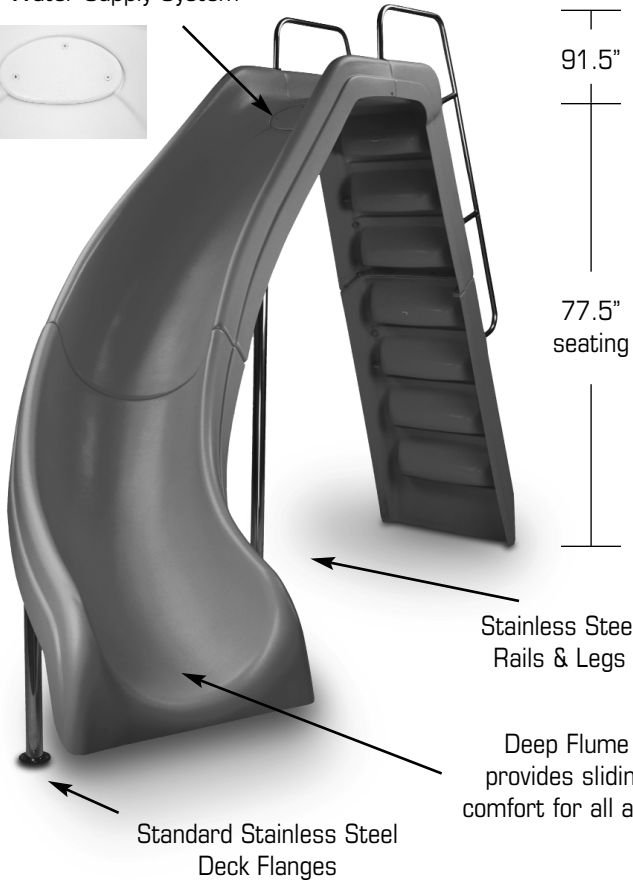

WILD RIDE™ SLIDE:

FEATURES:

- Durable & Long Lasting Acrylic With Fiberglass Reinforcements
- Available in White, Tan, Gray & Blue
- Available in Right or Left Turn
- 77.5" High at Seating Area
- Zoom-Flume™ Water Supply System
- Stainless Steel Rails, Legs & Hardware
- Exclusive Stainless Steel Deck Flanges
- Optional Powder Coated Rails & Legs
- Fully Molded Steps Provide Safe Access to Slide Flume
- Weight Limit = 250 Lbs.
- See Available Slide Colors on Pg. 27

WILD RIDE™ - RIGHT

DESCRIPTION	PART NUMBER
Wild Ride Slide - right - wht	Part #WRS-CR-SS
Wild Ride Slide - right - blue	Part #WRS-CRB-SS
Wild Ride Slide - right - tan	Part #WRS-CRT-SS
Wild Ride Slide - right - gray	Part #WRS-CRG-SS

comes w/ss hardware
w/powder coated handrails, add **-H**
w/powder coated handrails, legs, & deck anchors, add **-A**

Custom Powder Coated Colors = White -1; Earth: -3;
Copper Vein: -4; Hammertone Gray: -6; Light Gray: -9
(add custom color code behind part # when ordering)

Wild Ride™ Footprint for RIGHT Turn Slide

WILD RIDE™ SLIDE:

Zoom-flume™
Water Supply System

FEATURES:

- Durable & Long Lasting Acrylic With Fiberglass Reinforcements
- Available in White, Tan, Gray & Blue
- Available in Right or Left Turn
- 77.5" High at Seating Area
- Zoom-Flume™ Water Supply System
- Stainless Steel Rails, Legs & Hardware
- Exclusive Stainless Steel Deck Flanges
- Optional Powder Coated Rails & Legs
- Fully Molded Steps Provide Safe Access to Slide Flume
- Weight Limit = 250 Lbs.
- See Available Slide Colors on Pg. 27