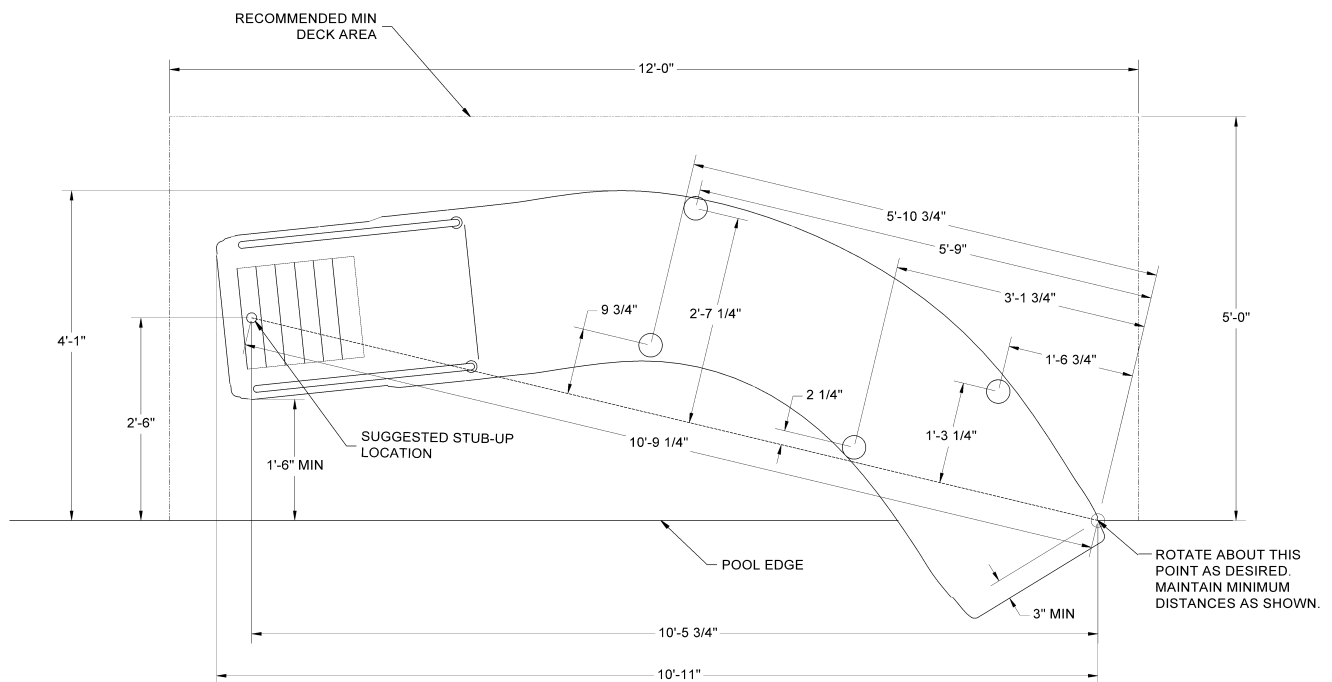

WILD RIDE™ SLIDE:

FEATURES:

- Durable & Long Lasting Acrylic With Fiberglass Reinforcements
- Available in White, Tan, Gray & Blue
- Available in Right or Left Turn
- 77.5" High at Seating Area
- Zoom-Flume™ Water Supply System
- Stainless Steel Rails, Legs & Hardware
- Exclusive Stainless Steel Deck Flanges
- Optional Powder Coated Rails & Legs
- Fully Molded Steps Provide Safe Access to Slide Flume
- Weight Limit = 250 Lbs.
- See Available Slide Colors on Pg. 27

WILD RIDE™ - RIGHT

DESCRIPTION	PART NUMBER
Wild Ride Slide - right - wht	Part #WRS-CR-SS
Wild Ride Slide - right - blue	Part #WRS-CRB-SS
Wild Ride Slide - right - tan	Part #WRS-CRT-SS
Wild Ride Slide - right - gray	Part #WRS-CRG-SS

Wild Ride™ Footprint for RIGHT Turn Slide

WILD RIDE™ SLIDE:

Zoom-flume™
Water Supply System

FEATURES:

- Durable & Long Lasting Acrylic With Fiberglass Reinforcements
- Available in White, Tan, Gray & Blue
- Available in Right or Left Turn
- 77.5" High at Seating Area
- Zoom-Flume™ Water Supply System
- Stainless Steel Rails, Legs & Hardware
- Exclusive Stainless Steel Deck Flanges
- Optional Powder Coated Rails & Legs
- Fully Molded Steps Provide Safe Access to Slide Flume
- Weight Limit = 250 Lbs.
- See Available Slide Colors on Pg. 27