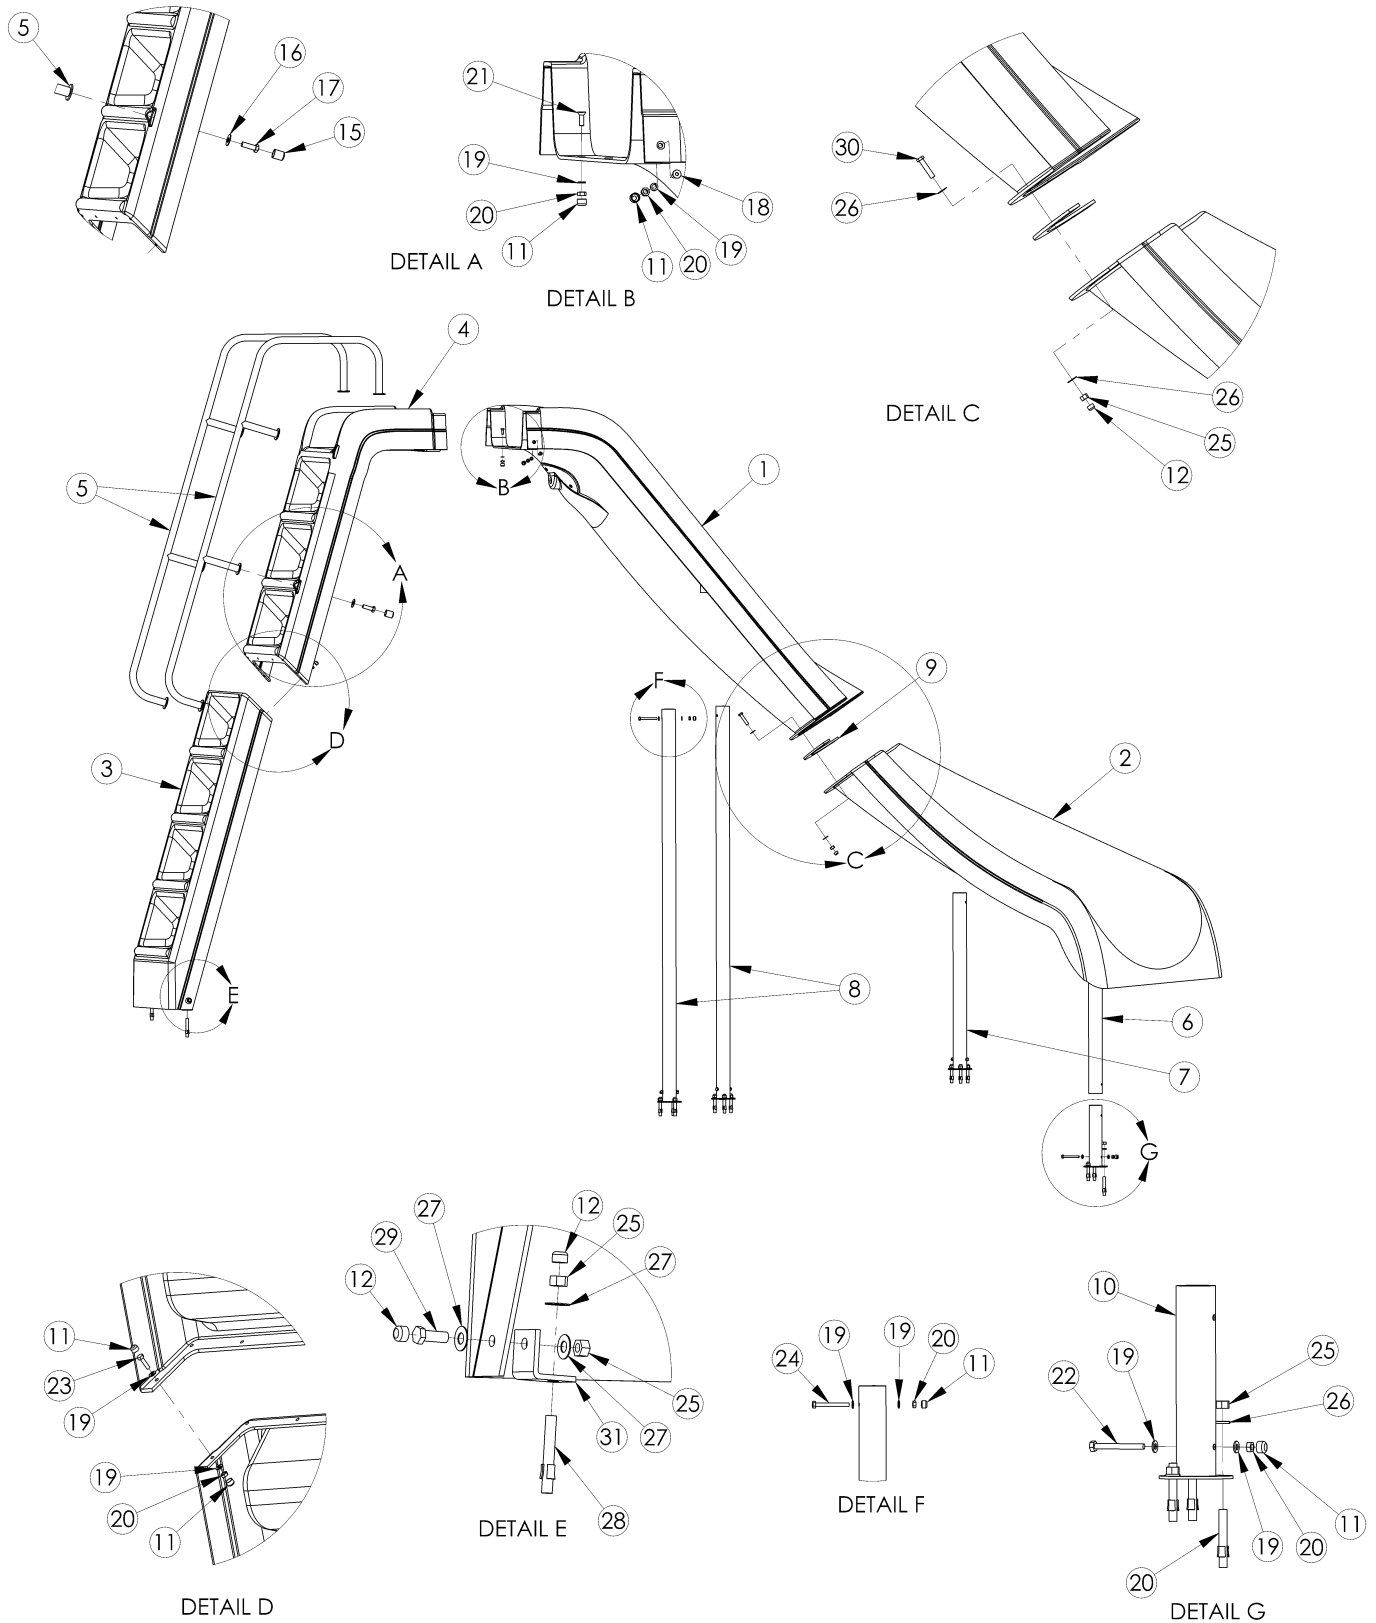

WILD RIDE™ SLIDE (W-RIDE-CR-SS):

RESIDENTIAL SLIDES

WILD RIDE™ SLIDE (W-RIDE-CR-SS):

ALL CHART INFORMATION BELOW CORRESPONDS WITH THE DRAWING ON THE PREVIOUS PAGE.

DRAWING REPRESENTS THE FOLLOWING PART NUMBERS:	
W-RIDE-CL-SS	W-RIDE-CR-SS (shown)

ITEM #	COMPONENT	DESCRIPTION	HARDWARE KITS/PARTS KITS – QTY. COUNTS											
			SH-101	SH-102	SH-103	SH-104	SH-106	SH-107	SH-108	HOSE	WRS			
1	WRS-URUN-W-R	WILD RIDE UPPER RUNWAY												1
2	WRS-LRUN-W-R	WILD RIDE LOWER RUNWAY												1
3	WRS-LSTEP-W	WILD RIDE STEP LOWER SECTION												1
4	WRS-USTEP-W	WILD RIDE STEP UPPER SECTION												1
5	WRS-HD RAIL	WILD RIDE HANDRAIL												2
6	LEG, 22"	LEG, 22"												1
7	LEG, 24-1/2"	LEG, 24-1/2"												1
8	LEG, 54-1/2"	LEG, 54-1/2"												2
9	H-WRS GASKET	GASKET, CLOSED CELL NEOPRENE SPONGE												1
10	DECK ANCHOR	9" STAINLESS STEEL DECK ANCHOR								4				
11	H-.463 X .310 CAP	.463 X .310 PROTECTIVE CAP					25	1						
12	H-.562 X .390 CAP	.562 X .390 PROTECTIVE CAP					11	3						
13	H-1 BALL VALVE	1" BALL VALVE-SLIP WHITE											1*	
14	H-1 SPA HOSE	10 FEET OF 1" PVC FLEX PIPE											1*	
15	H-1 WHT CAP	.750 X 1" GRAY NUT CAP					6							
16	H-SS 1/2 F WAS	1/2" FLAT WASHER S.S.	8											
17	H-SS 1/2-13 BOL	1/2" X 1-1/2" HEX HEAD BOLT S.S.	8											
18	H-SS 1/4 FL HEAD	1/4-20 X 3/4" SOC FLAT C/S SS										2		
19	H-SS 1/4 FLAT W	1/4" FLAT WASHER SS 18.8	17	8				2						
20	H-SS 1/4 H NUT	1/4" HEX NUT SS	11	4				1						
21	H-SS 1/4 X 1-1/4 F	1/4-20 X 1-1/4" SOC FLAT C/S 1										3		
22	H-SS 1/4 X 2-1/4 H	1/4-20 X 2-1/4" HH C/S SS						1						
23	H-SS 1/4-20 X 1	1/4" X 1" HEX HEAD BOLT S.S.	6											
24	H-SS 1/4X2-1/4H	1/4" X 2-1/4" HEX HEAD BOLT S.S.		4										
25	H-SS 3/8 F NUT	3/8" HEX NUT SS		4	2			3						
26	H-SS 3/8 FLAT W	3/8" FLAT WASHER SS 18.8						3						
27	H-SS 3/8 FLT WASHER	3/8" X 1" FLAT WASHER S.S.		8	4									
28	H-SS 3/8 WEDGE	3/8 X 2-3/4 WEDGE ANCHOR ST.ST			2			3						
29	H-SS 3/8X1 H B	3/8" X 1" HEX HEAD BOLT S.S.			2									
30	H-SS 3/8X1-3/4	3/8" X 1-3/4" HEX HEAD BOLT S.S.		4										
31	L-BRACKET	L-BRACKET, LADDER ANCHOR, WHITE										2		

* not pictured

NOTES:

Wild Ride Slides available in both right and left turns.
Wild Ride slides available with custom powder coated handrails and legs.

RESIDENTIAL SLIDES